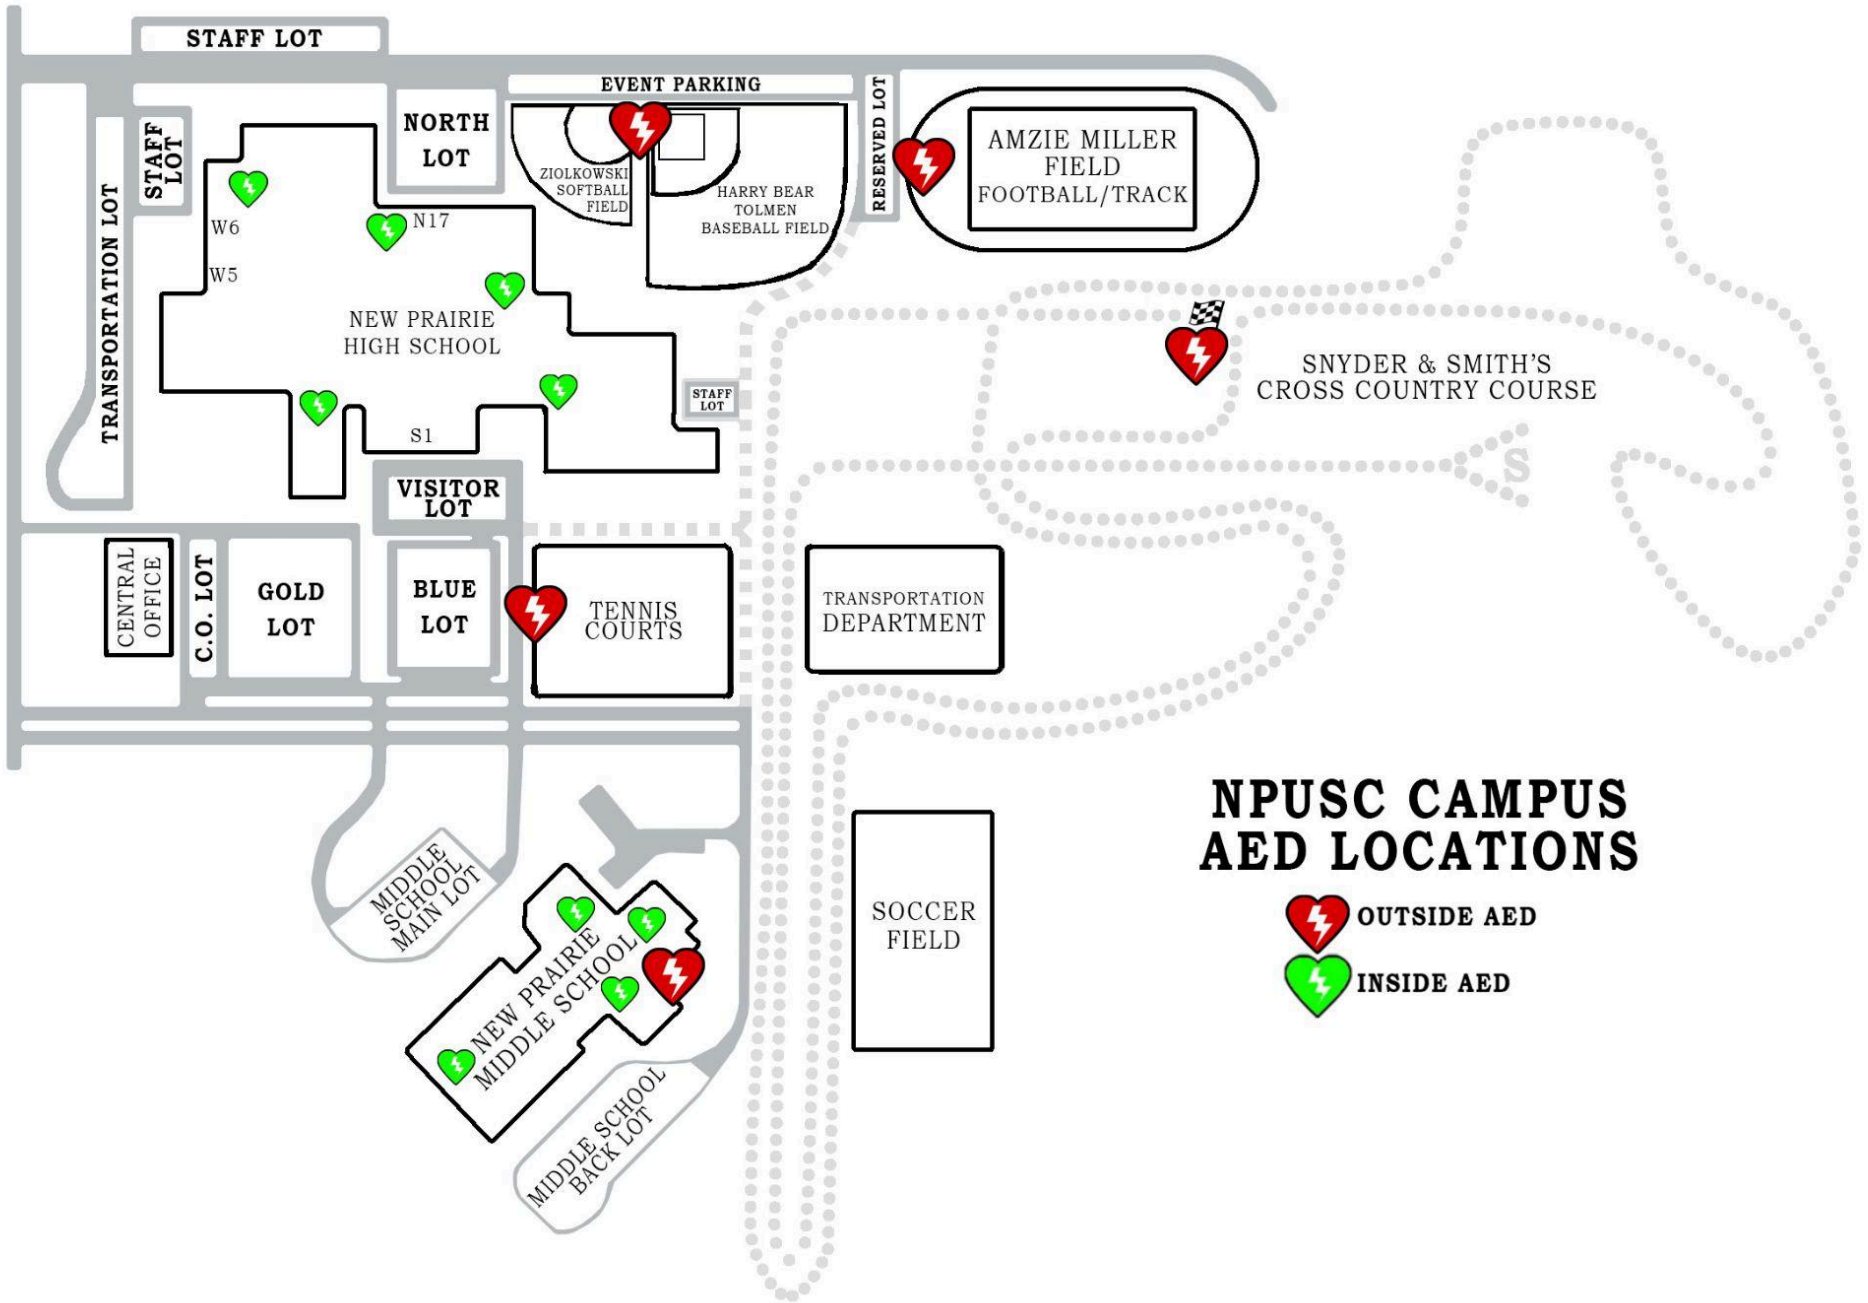

 OUTSIDE AED
 INSIDE AED

 1K
 2K
 3K
 4K
 5K

STAFF LOT

EVENT PARKING

NORTH LOT

AMZIE MILLER FIELD FOOTBALL/TRACK

NEW PRAIRIE HIGH SCHOOL

SNYDER & SMITH'S CROSS COUNTRY COURSE

VISITOR LOT

CENTRAL OFFICE

C.O. LOT

GOLD LOT

BLUE LOT

TENNIS COURTS

TRANSPORTATION DEPARTMENT

MIDDLE SCHOOL MAIN LOT

NEW PRAIRIE MIDDLE SCHOOL

MIDDLE SCHOOL BACK LOT

SOCCER FIELD

NPUSC CAMPUS AED LOCATIONS

- OUTSIDE AED
- INSIDE AED